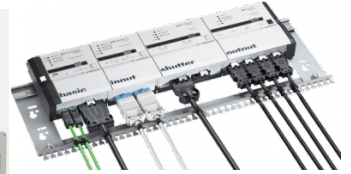

Room Automation