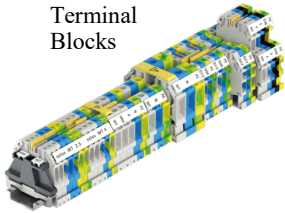

Operator Interface Adaptor

SmartPurge Z

Mini Environmental Pressurization System

Room Pressurization Systems RP-Max

Intrinsically Safe Valves

Enclosure Cooling (vortex coolers)

MiniPurge - Type X, Y, Z

DIN Rail Terminal Blocks