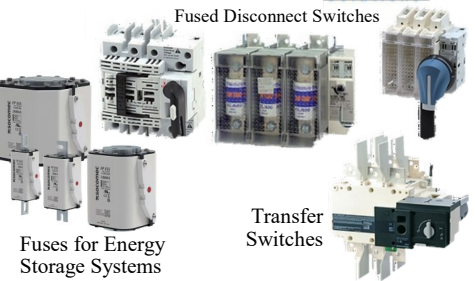

Current & Voltage Transformers.

socomec

Innovative Power Solutions

Insulated Flexible Copper
Bars & Busbar Support

Power
Distribution
Blocks

Power Meters

Enclosed
Fused/Non-Fused
Disconnects

Non-Fused
Disconnect Switches

Fused Disconnect Switches

Fuses for Energy
Storage Systems

Transfer
Switches

POWERSMITHS

Socomec Group

Static Transfer
Switching

Modular
UPS

Energy Station
PDUs

Submeters

Energy Efficient
Transformers

Engineered
PDU
Solutions for
Specialty
Applications

boltswitch®

bolted pressure contact switches
Socomec Group

Bolted Pressure
Contact Switches
up to 6000 Amps

Pull-out Switches
up to 400 Amps

Operator Interface Adaptor

SmartPurge Z

Mini Environmental Pressurization System

Room Pressurization Systems RP-Max

Intrinsically Safe Valves

Enclosure Cooling (vortex coolers)

MiniPurge - Type X, Y, Z

DIN Rail Terminal Blocks