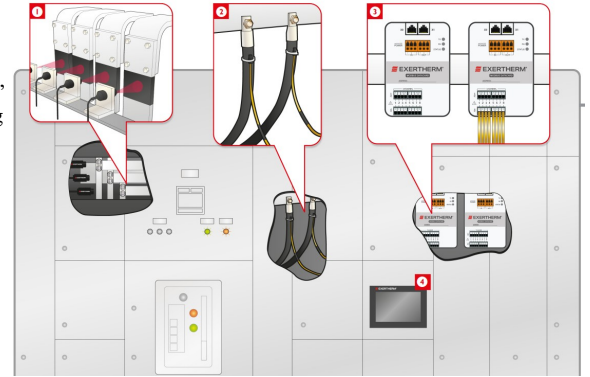

wieland

DIN Rail
 Terminal
 Blocks

Relays & Power Supplies

Industrial Ethernet &
 Communication Technology

HMI ECO Touch Panels
 &
 Software-Programmable
 Safety Controller

Room Automation

Operator Interface Adaptor

SmartPurge Z

Mini Environmental Pressurization System

Room Pressurization Systems RP-Max

Enclosure Cooling Systems (vortex coolers)

Intrinsically Safe Valves

MiniPurge - Type X, Y, Z

Rattler 3i - Remote Monitoring & Control.

Rattler 5i - 5 Ethernet Ports & Video Streaming.

Surge Suppression true 10 mode protection, Telecom & Medium Voltage Surge Suppression.

24x7 Electrical Thermal Monitoring.

Infrared Sensors Monitor Busbar Joints

MCC 'In-Drawer' Monitoring

Datacards

Arc Rated Suits, Hoods, Gloves, & Face Shields

Arc Balaclava

Insulated Tool Kit

Safety Rescue Hook

Arc Flash Backpack kits

Rubber Matting