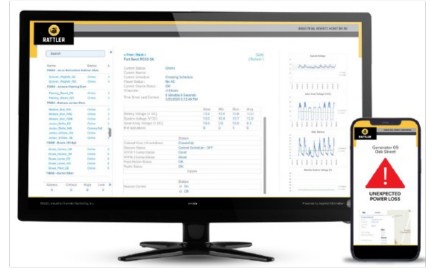

Surge Suppression true 10 mode protection, Telecom & Medium Voltage Surge Suppression.