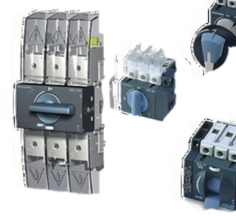

Current & Voltage Transformers.

socomec

Innovative Power Solutions

Insulated Flexible Copper
 Bars & Busbar Support

Power Meters

Enclosed
 Fused/Non-Fused
 Disconnects

Non-Fusible
 Disconnect Switches

Fused Disconnect Switches

Energy Efficient
 Transformers

Engineered
 PDU
 Solutions for
 Specialty
 Applications

boltswitch®

bolted pressure contact switches
 Socomec Group

Bolted Pressure
 Contact Switches
 up to 6000 Amps

Pull-out Switches
 up to 400 Amps

SmartPurge Z

Mini Environmental Pressurization System

Room Pressurization Systems RP-Max

Enclosure Cooling Systems (vortex coolers)

Intrinsically Safe Valves

MiniPurge - Type X, Y, Z

Rattler 3i - Remote Monitoring & Control.