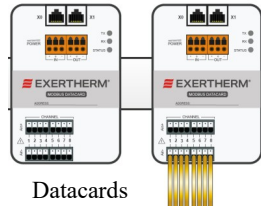

MCC 'In-Drawer' Monitoring

Datacards