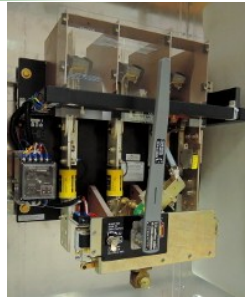

boltswitch®

bolted pressure contact switches
Socomec Group