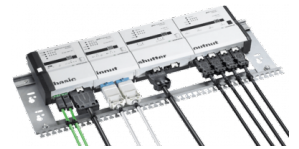

wieland

DIN Rail
 Terminal
 Blocks

Relays & Power Supplies

Industrial Ethernet &
 Communication Technology

HMI ECO Touch Panels
 &
 Software-Programmable
 Safety Controller

Room Automation

Operator Interface Adaptor

SmartPurge Z

Mini Environmental Pressurization System

Room Pressurization Systems RP-Max

Enclosure Cooling Systems (vortex coolers)

Intrinsically Safe Valves

MiniPurge - Type X, Y, Z

Rattler 3i - Remote Monitoring & Control.